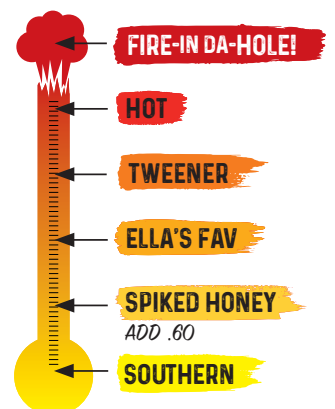

JUMBO TENDER
2.50

EXTRA WING
3.00

WAFFLE
3.00

PICKLES
.50

BREAD
.50

HEAT LEVELS

V VEGAN

GF GLUTEN FREE